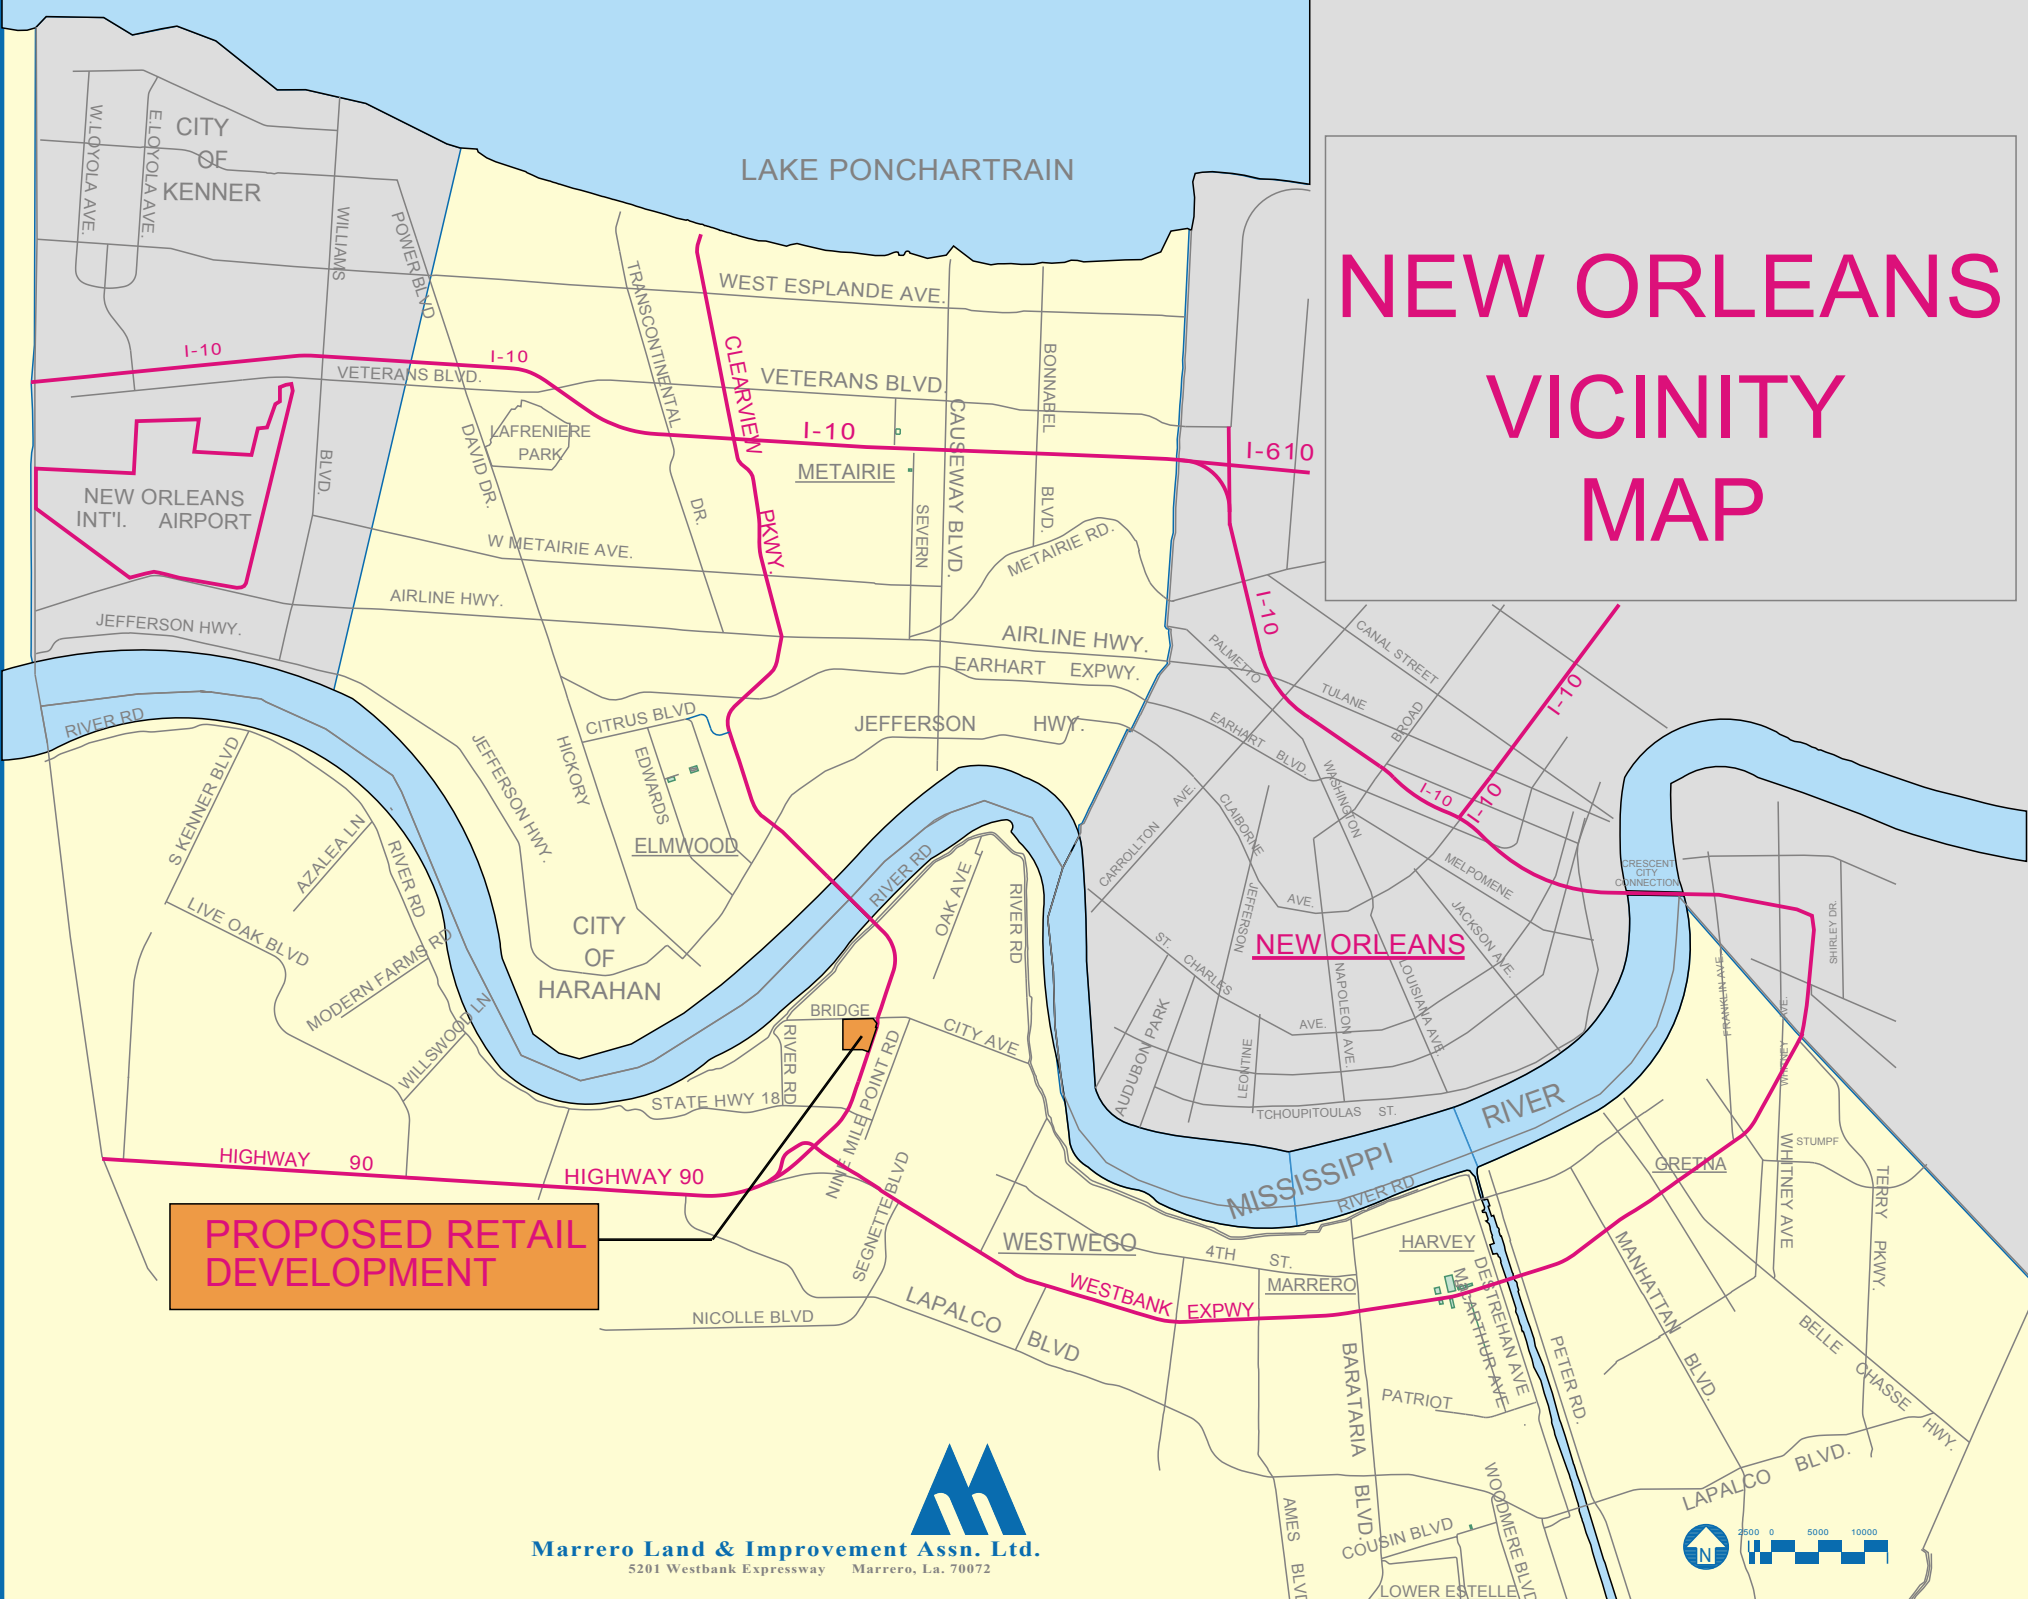

NEW ORLEANS VICINITY MAP

PROPOSED RETAIL DEVELOPMENT

Marrero Land & Improvement Assn. Ltd.
5201 Westbank Expressway Marrero, La. 70072